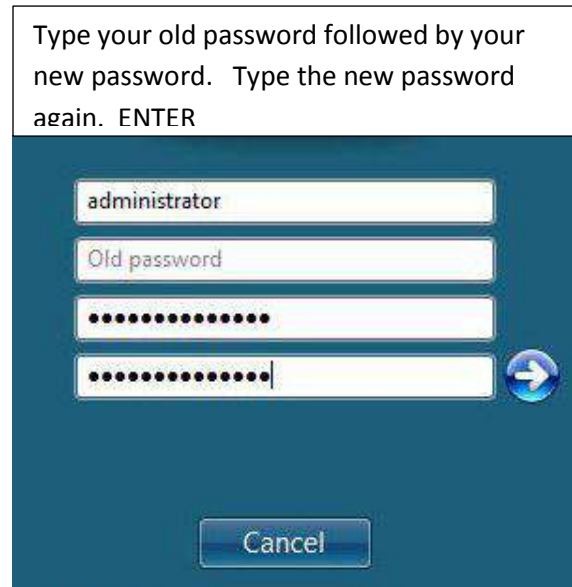

## Change Your Password

If you are at school, you may easily change your login password by keying in **ctrl + alt + delete** while you are logged in.

This will bring up a screen that looks like this:

If you are not in the school building, you can still change your password by using Webmail.