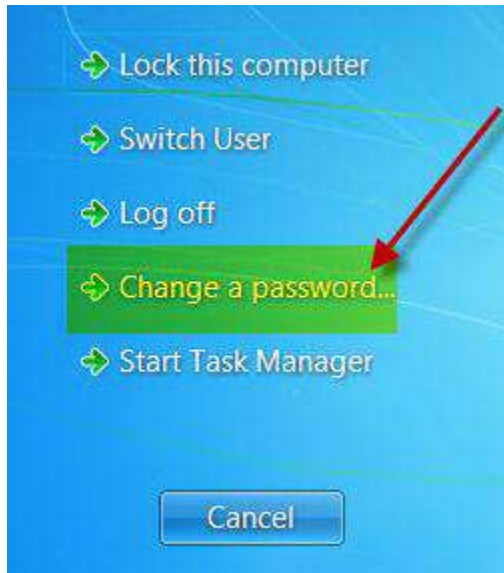

## Change Your Password

If you are at school, you may easily change your login password by keying in **ctrl + alt + delete** while you are logged in.

This will bring up a screen that looks like this:

If you are not in the school building, you can still change your password by using Webmail.